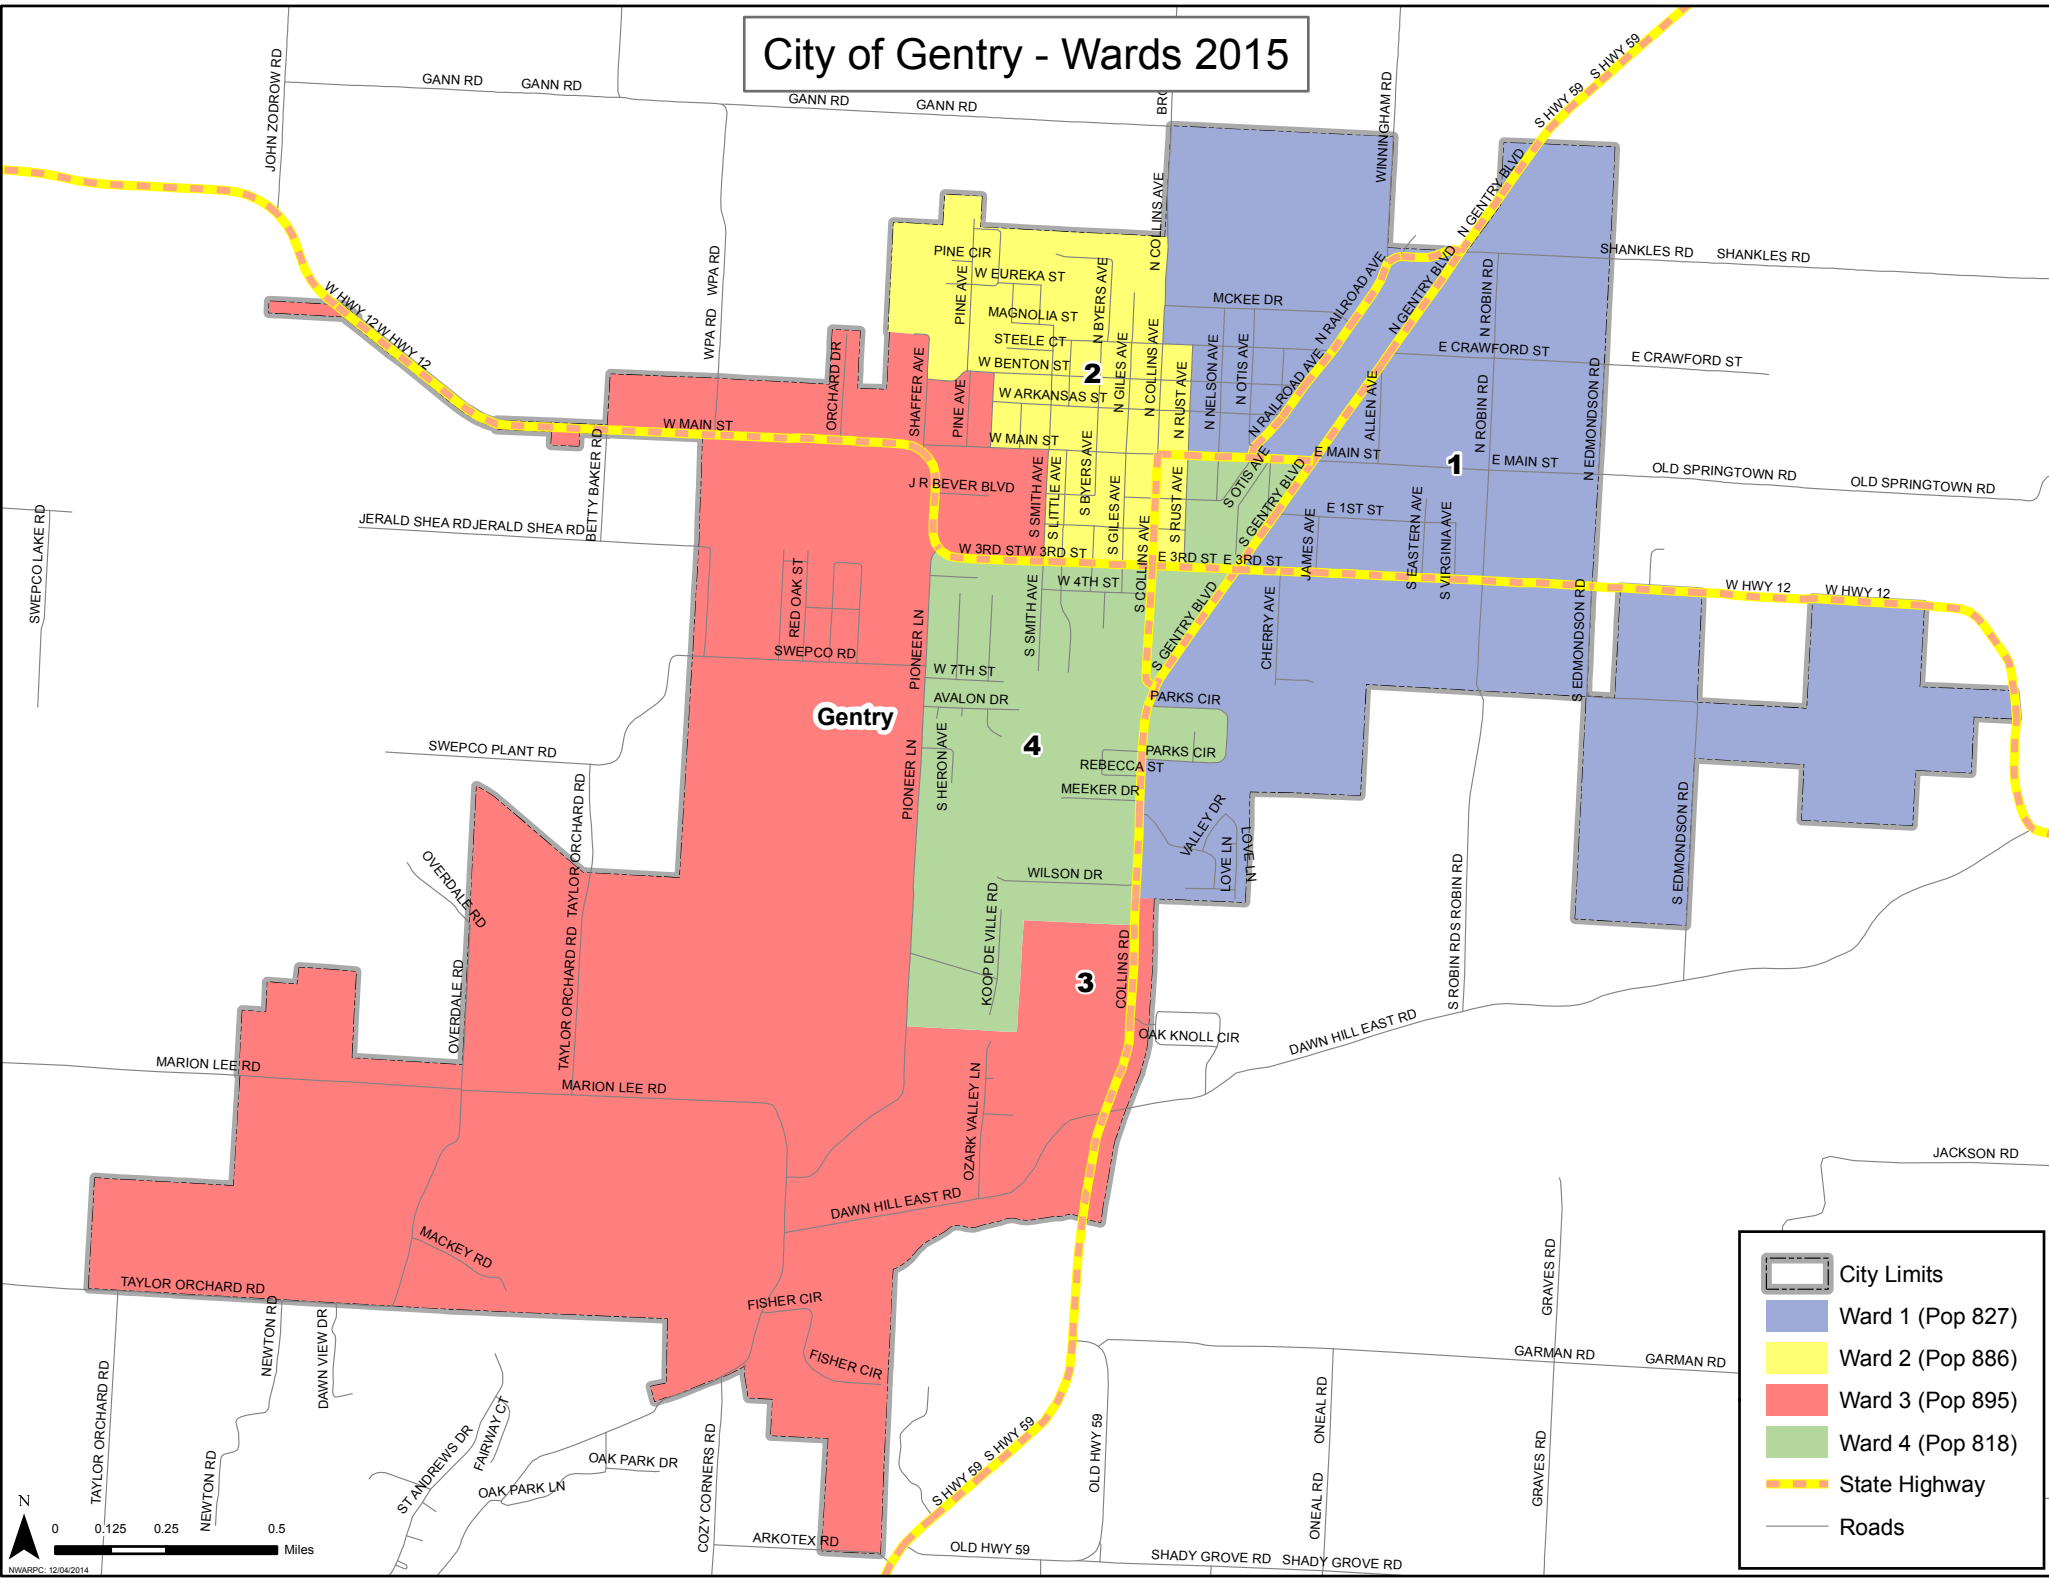

# City of Gentry - Wards 2015

	City Limits
	Ward 1 (Pop 827)
	Ward 2 (Pop 886)
	Ward 3 (Pop 895)
	Ward 4 (Pop 818)
	State Highway
	Roads