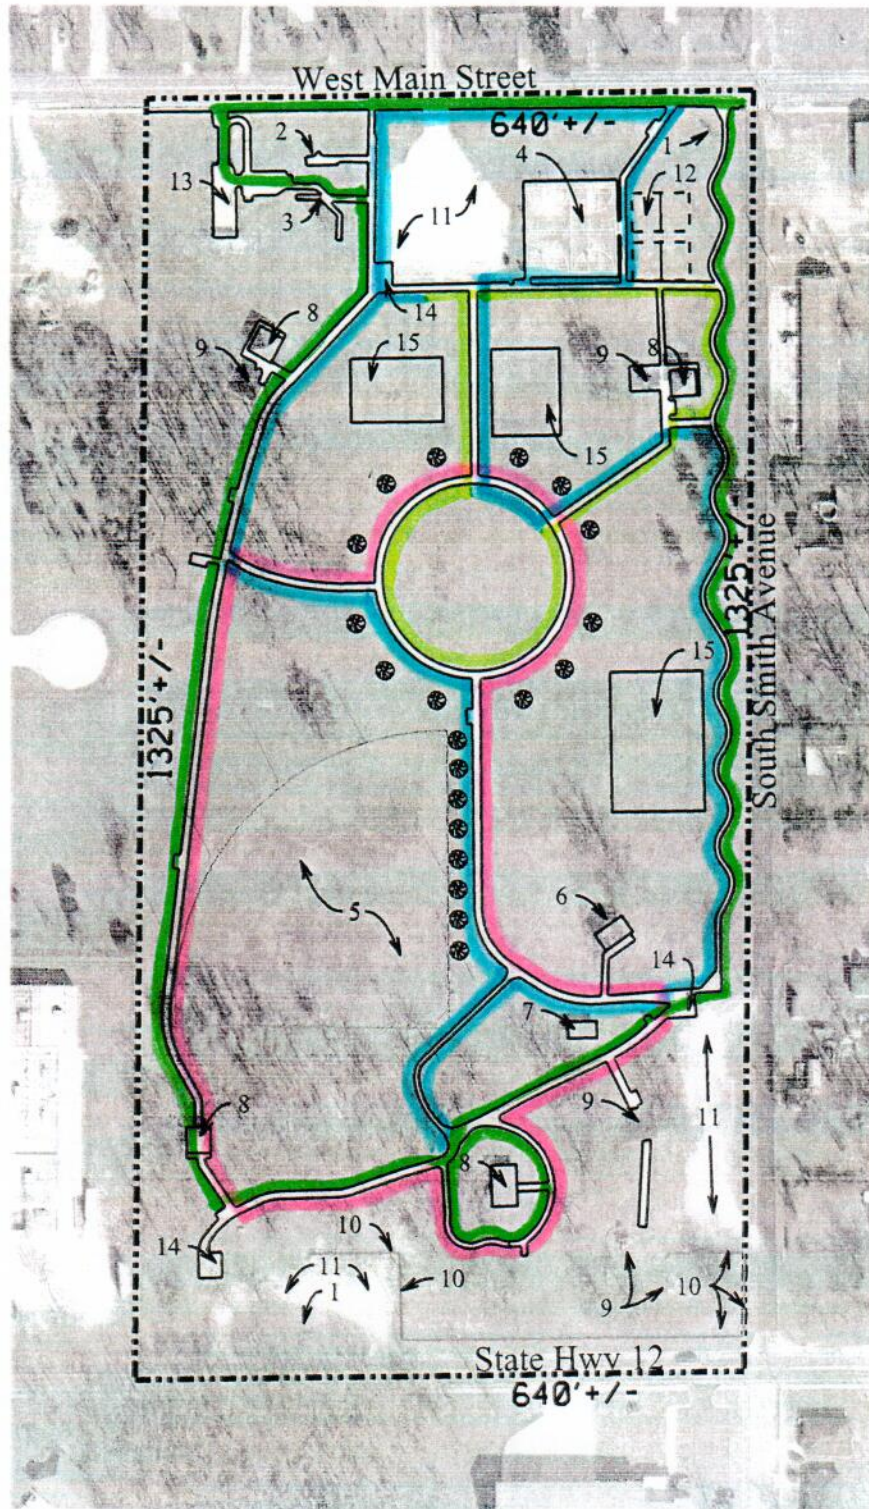

The Current City Park
Site Layout

Gentry, Benton
County, Arkansas
August 2014

Prepared by:
architects incorporated

SCALE: 1" = 200'

LEGEND

1. Planter
 2. Veteran's Memorial
 3. Founder's Memorial
 4. Basketball Courts
 5. Softball Field
 6. Performing Pavilion
 7. Restrooms
 8. Pavilion
 9. Playground Equip. w/Ground Cover
 10. 3-Rail Wooden Fence
 11. SB-2 Parking & Driving Surface
 12. Grass Volleyball Courts
 13. Skate Spot Park
 14. Handicap Parking
 15. Soccer Fields
- Park Boundary
- New Tree

Approximate Distance

Green 1/4 mile

Blue 5/8 mile

Pink 1/2 mile

Yellow 1/4 mile

*Note additional laps at center circle = 1/8 mile